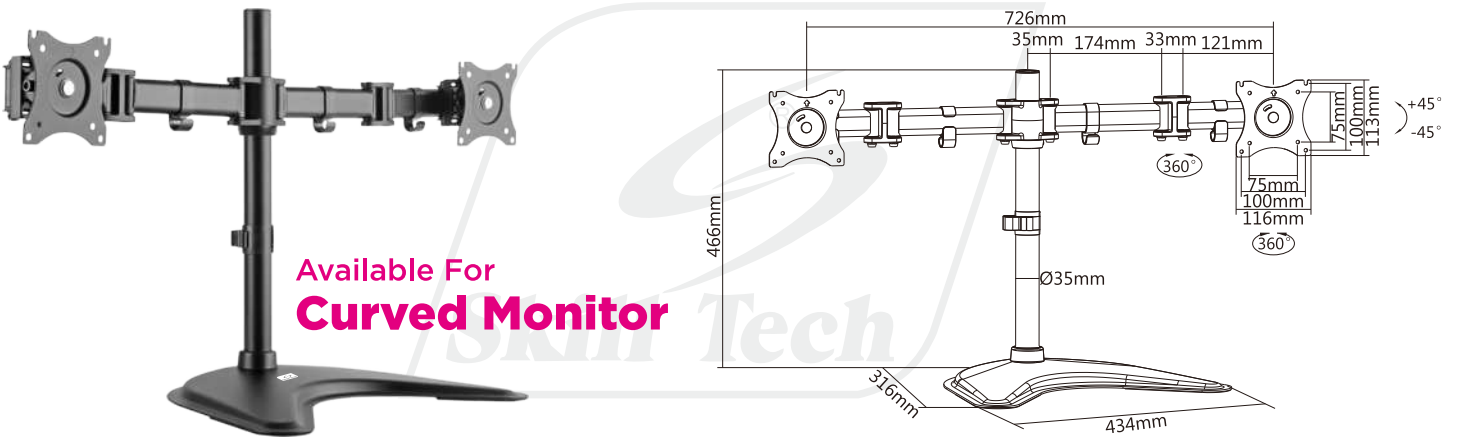

SH 070-T024

Economy Steel LCD VESA Desk Mount

For most 13"-27" LCD monitors

Screen Size
13"-27"

Weight Capacity
8kg/17.6lbs

VESA Compatible
75x75 100x100

Tilt Range
+45° ~ -45°

Swivel Range
+90° ~ -90°

Screen Rotation
+180° ~ -180°

Cable Management

Portrait and landscape orientation.

Freely adjusting height for an optimal ergonomic position.

Freely tilting for a desired viewing angle.

Added slots for holding tools in case of possible maintenance in future.

Cable clips keep cables organized and protected