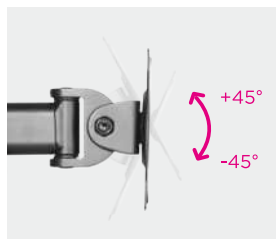

SH 070-T024

Economy Steel LCD VESA Desk Mount

For most 13"-27" LCD monitors

Screen Size
13"-27"

Weight Capacity
8kg/17.6lbs

VESA Compatible
75x75 100x100

Tilt Range
+45° ~ -45°

Swivel Range
+90° ~ -90°

Screen Rotation
+180° ~ -180°

Cable Management

Portrait and landscape orientation.

Freely adjusting height for an optimal ergonomic position.

Freely tilting for a desired viewing angle.

Added slots for holding tools in case of possible maintenance in future.

Cable clips keep cables organized and protected