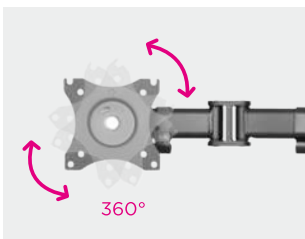

SH 070-T024

Economy Steel LCD VESA Desk Mount

For most 13"-27" LCD monitors

Screen Size
13"-27"

Weight Capacity
8kg/17.6lbs

VESA Compatible
75x75 100x100

Tilt Range
+45° ~ -45°

Swivel Range
+90° ~ -90°

Screen Rotation
+180° ~ -180°

Cable Management

Portrait and landscape orientation.

Freely adjusting height for an optimal ergonomic position.

Freely tilting for a desired viewing angle.

Added slots for holding tools in case of possible maintenance in future.